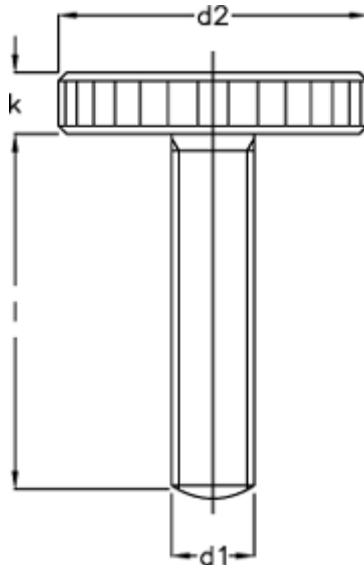

Article number: 20701661

Description: E+G Flat knurled thumb screw DIN 653-M10-35

Measures

d1 = M10

d2 = 36

K = 8.0

Length l = 35